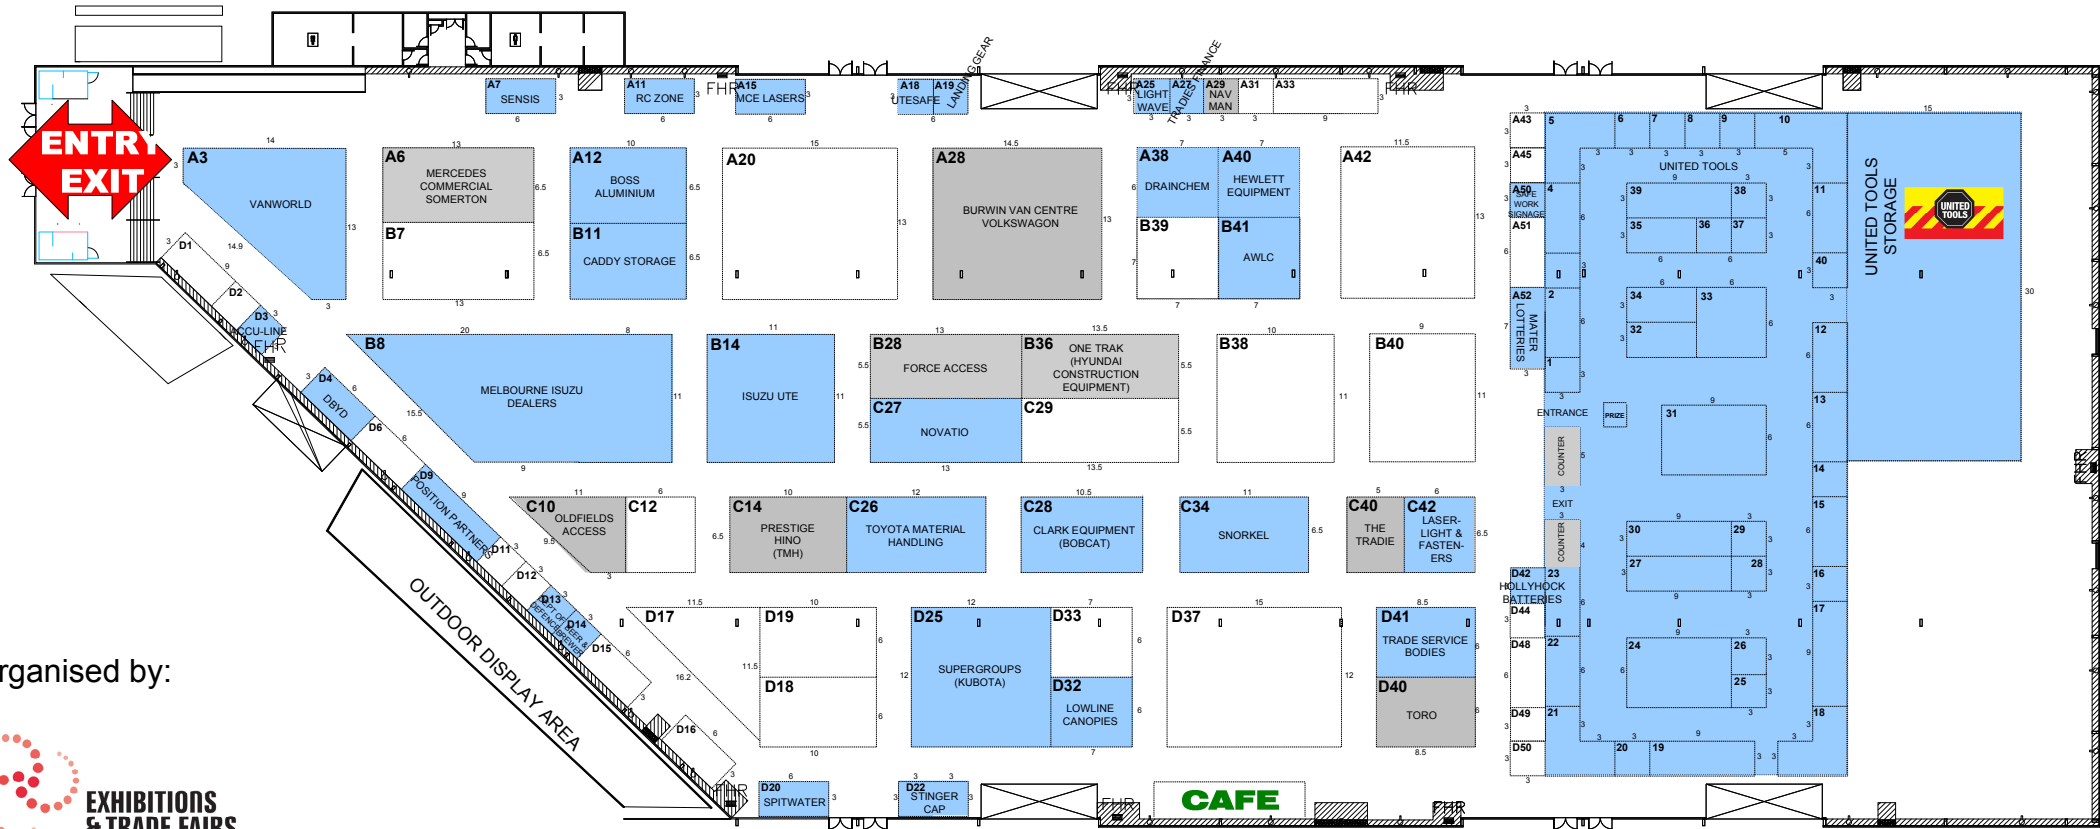

national Tradesman's Expo

including: Tools, Trucks & Earthmoving Equipment

MELBOURNE

MELBOURNE SHOWGROUNDS

4th to 6th JUNE 2010

Organised by:

ETF National Pty Ltd

Sales Enquiries: