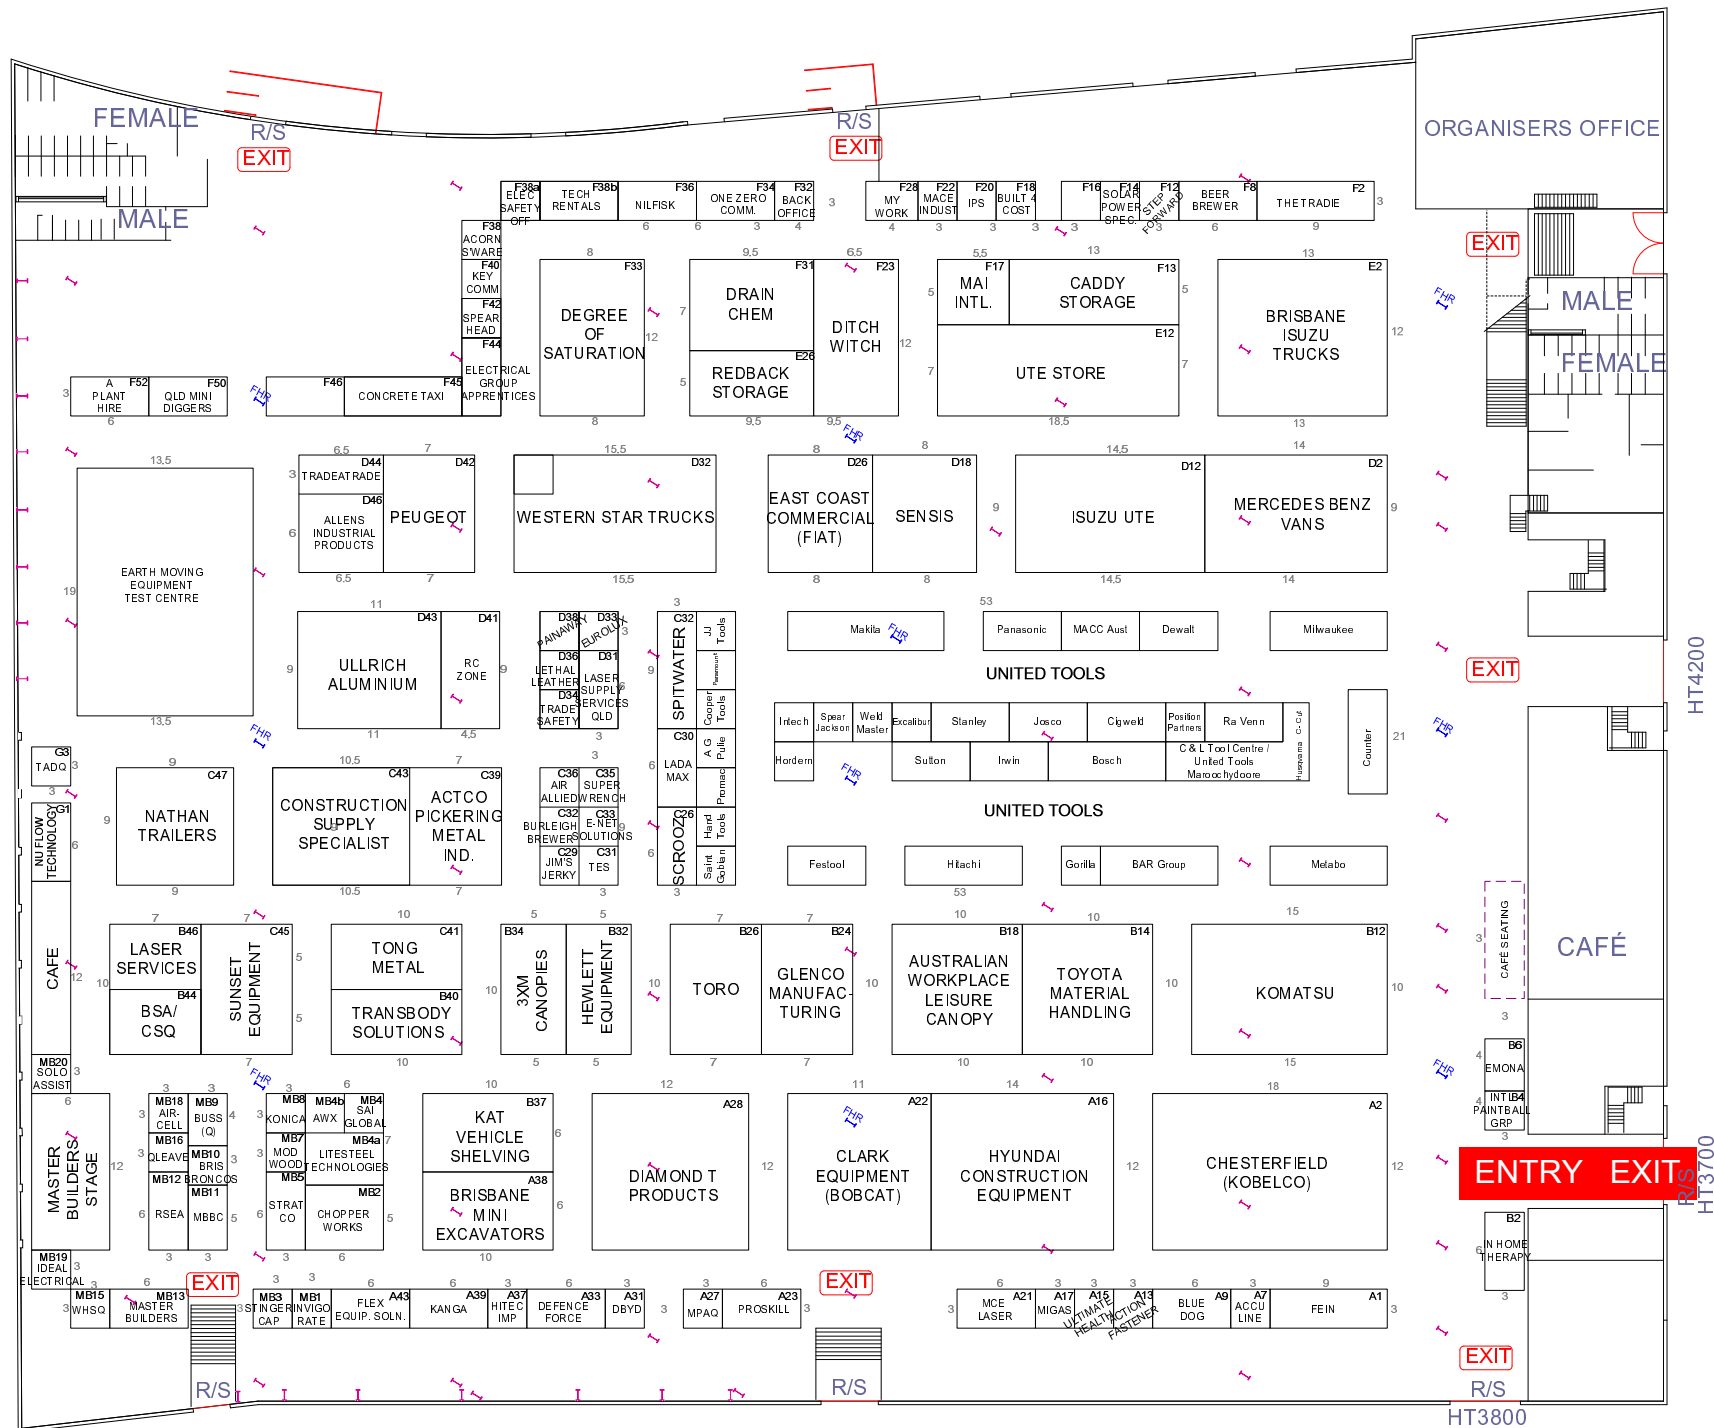

RNA SHOWGROUNDS
INDUSTRIAL PAVILION
26 – 28 March 2010

Organised by:

Sales Enquiries:

Richard Talbot: 0408 079 510

Annabelle Macdonald: 0438 772 366

Email: info@ntx.com.au

Floorplan as
3rd February 2010

- SOLD STANDS
- HOLD STANDS
- ELECTRO EXPO
  Proudly presented by ECA
- MASTER BUILDERS EXPO
  Proudly presented by Master Builders QLD

HT4200

HT3700

HT3800