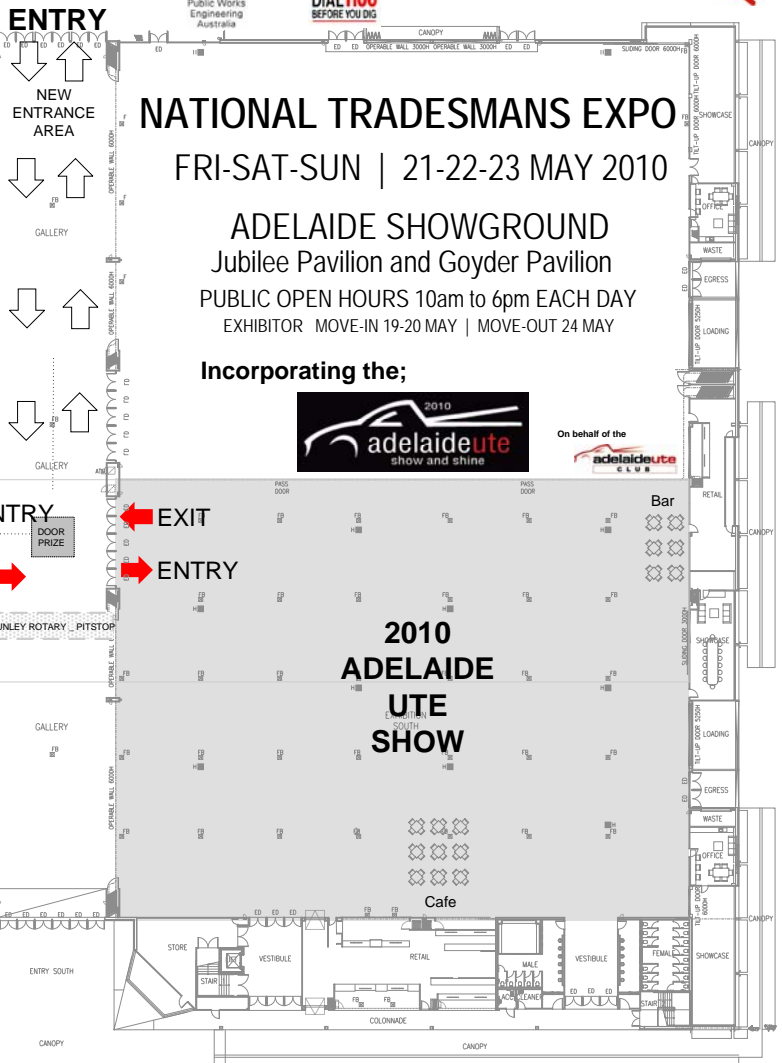

<<< Rose Terrace >>>

Supported by:

t:08 9756 6251 f:08 6314 4664 m:0448 926 231
e:renn@etf.com.au w: www.ntx.com.au

Version: NTXA2010-02
Date: 21.04.2010 Copyright 2010

<<< Goodwood Road >>>