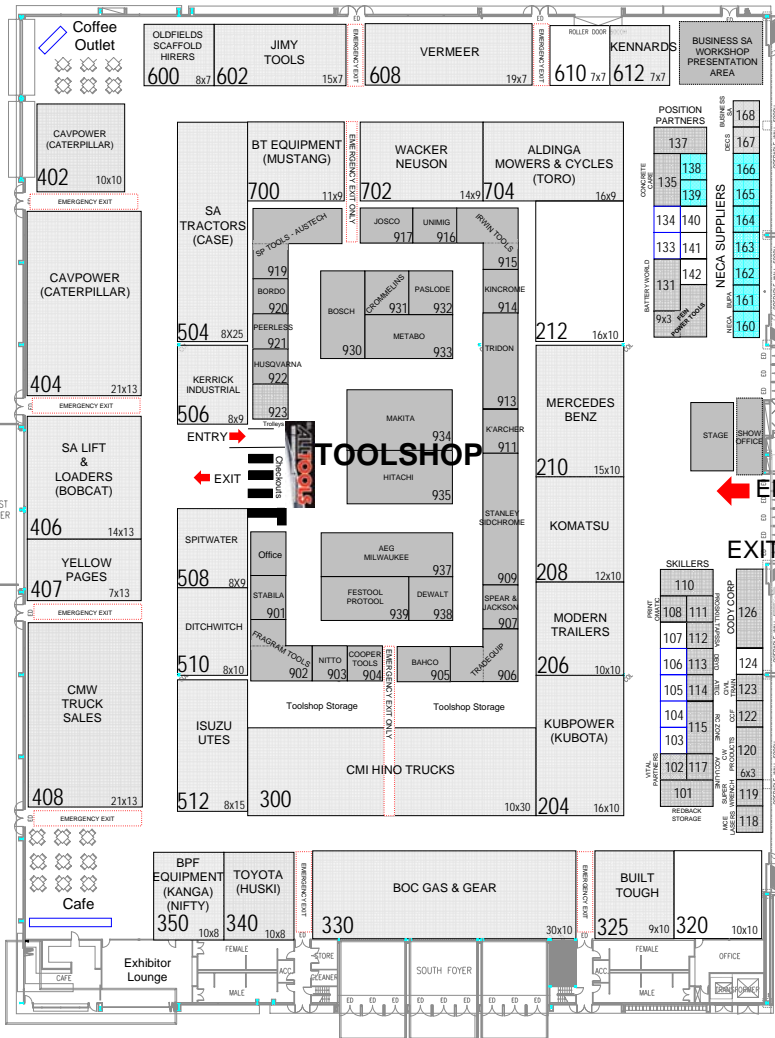

<<< Rose Terrace >>>

Supported by:

t:08 9756 6251 f:08 6314 4664 m:0448 926 231
e:renn@etf.com.au w: www.ntx.com.au

Version: NTXA2010-02
Date: 21.04.2010 Copyright 2010

<<< Goodwood Road >>>